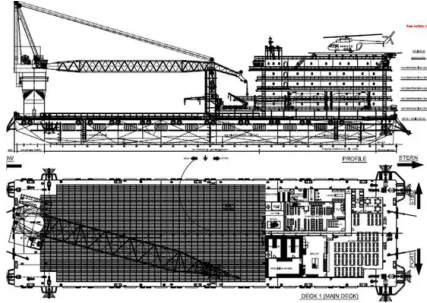

id 2036

2036

BV

2017

2021-11-08

[Global Work Boats](#)

(LOA),

113

3

4 x Cummins K38, 746kw

1