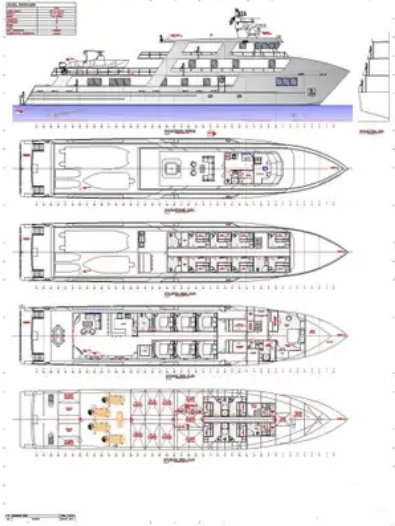

id 2281

2281

2019

2021-11-03

[Mathew Moen \(Ship World Brokerage\)](#)

(LOA),

170

1

5