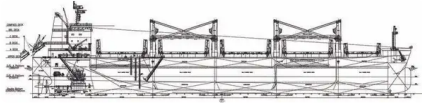

id 3770

3770

2020

2021-09-07

[Global Work Boats](#)

63200

(LOA),

199.9