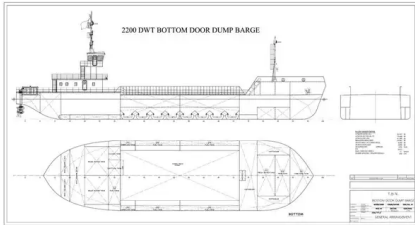

id 3808

3808

2020

2021-09-05

[Georgia Sguraki \(GO SHIPPING & MANAGEMENT Inc.\)](#)

2200

(LOA),

62.4