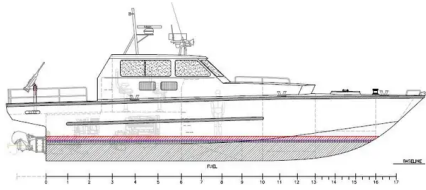

id 4001

4001

2021

2021-08-30

[SeaBoats](#)

2

(LOA),

15.5

0.8

2x Scania DI16 077M 846kW @ 2300 rpm. Propulsion: 2x Doen DJ170HP