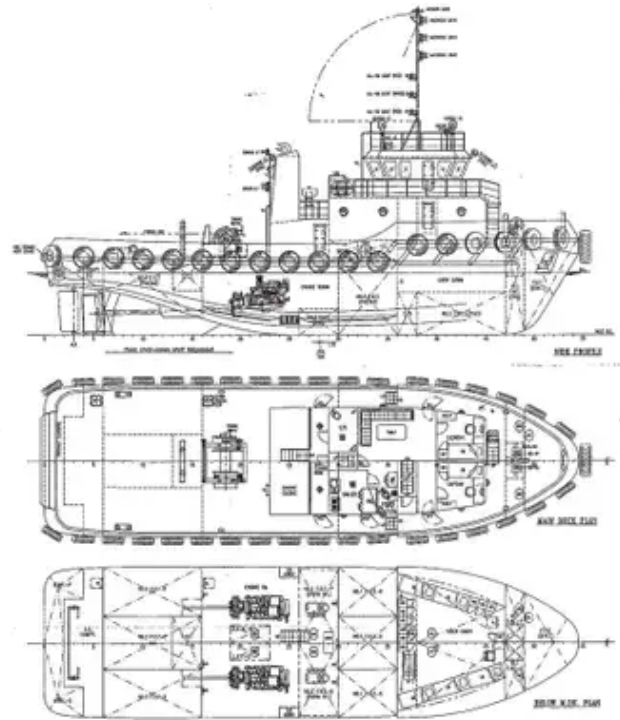

id 5819

30m 2400HP

5819
—
RINA
2008
\$1,450,000
2022-03-31
SeaBoats

GRT	256	(LOA),	30
	256	LBP	27.73
			3.5

2x 1200 HP Cummins KTA38M2 at 1800 rpm

PRINCIPAL PARTICULARS :-

L.S.A.	20.004 (65.627')
L.B.P.	21.734 (69.669')
BREADTH M.O.	8.804 (28.217')
DEPTH M.O.	4.113 (13.509')
BEAMED DEPT	3.304 (10.843')
SPEED	107 1/2 KNOTS
COMPLISOR	12 NOX
T.O. CAPACITY	195 TONS (4770KJ)
P.O. CAPACITY	85 TONS (4770KJ)
S.O. CAPACITY	40 TONS (4770KJ)
NO. ENGINES	CUMMINS KTA38-M2
	1000-PHASE/50HZ x 2 UNITS
COIL BOX	8470 5.2M3
COINTEGRATOR	8470 x 2 UNITS
WEIGHTON AREA	UNRESTRICTED
PORT OF REGISTRY	SINGAPORE
FLAG	SINGAPORE